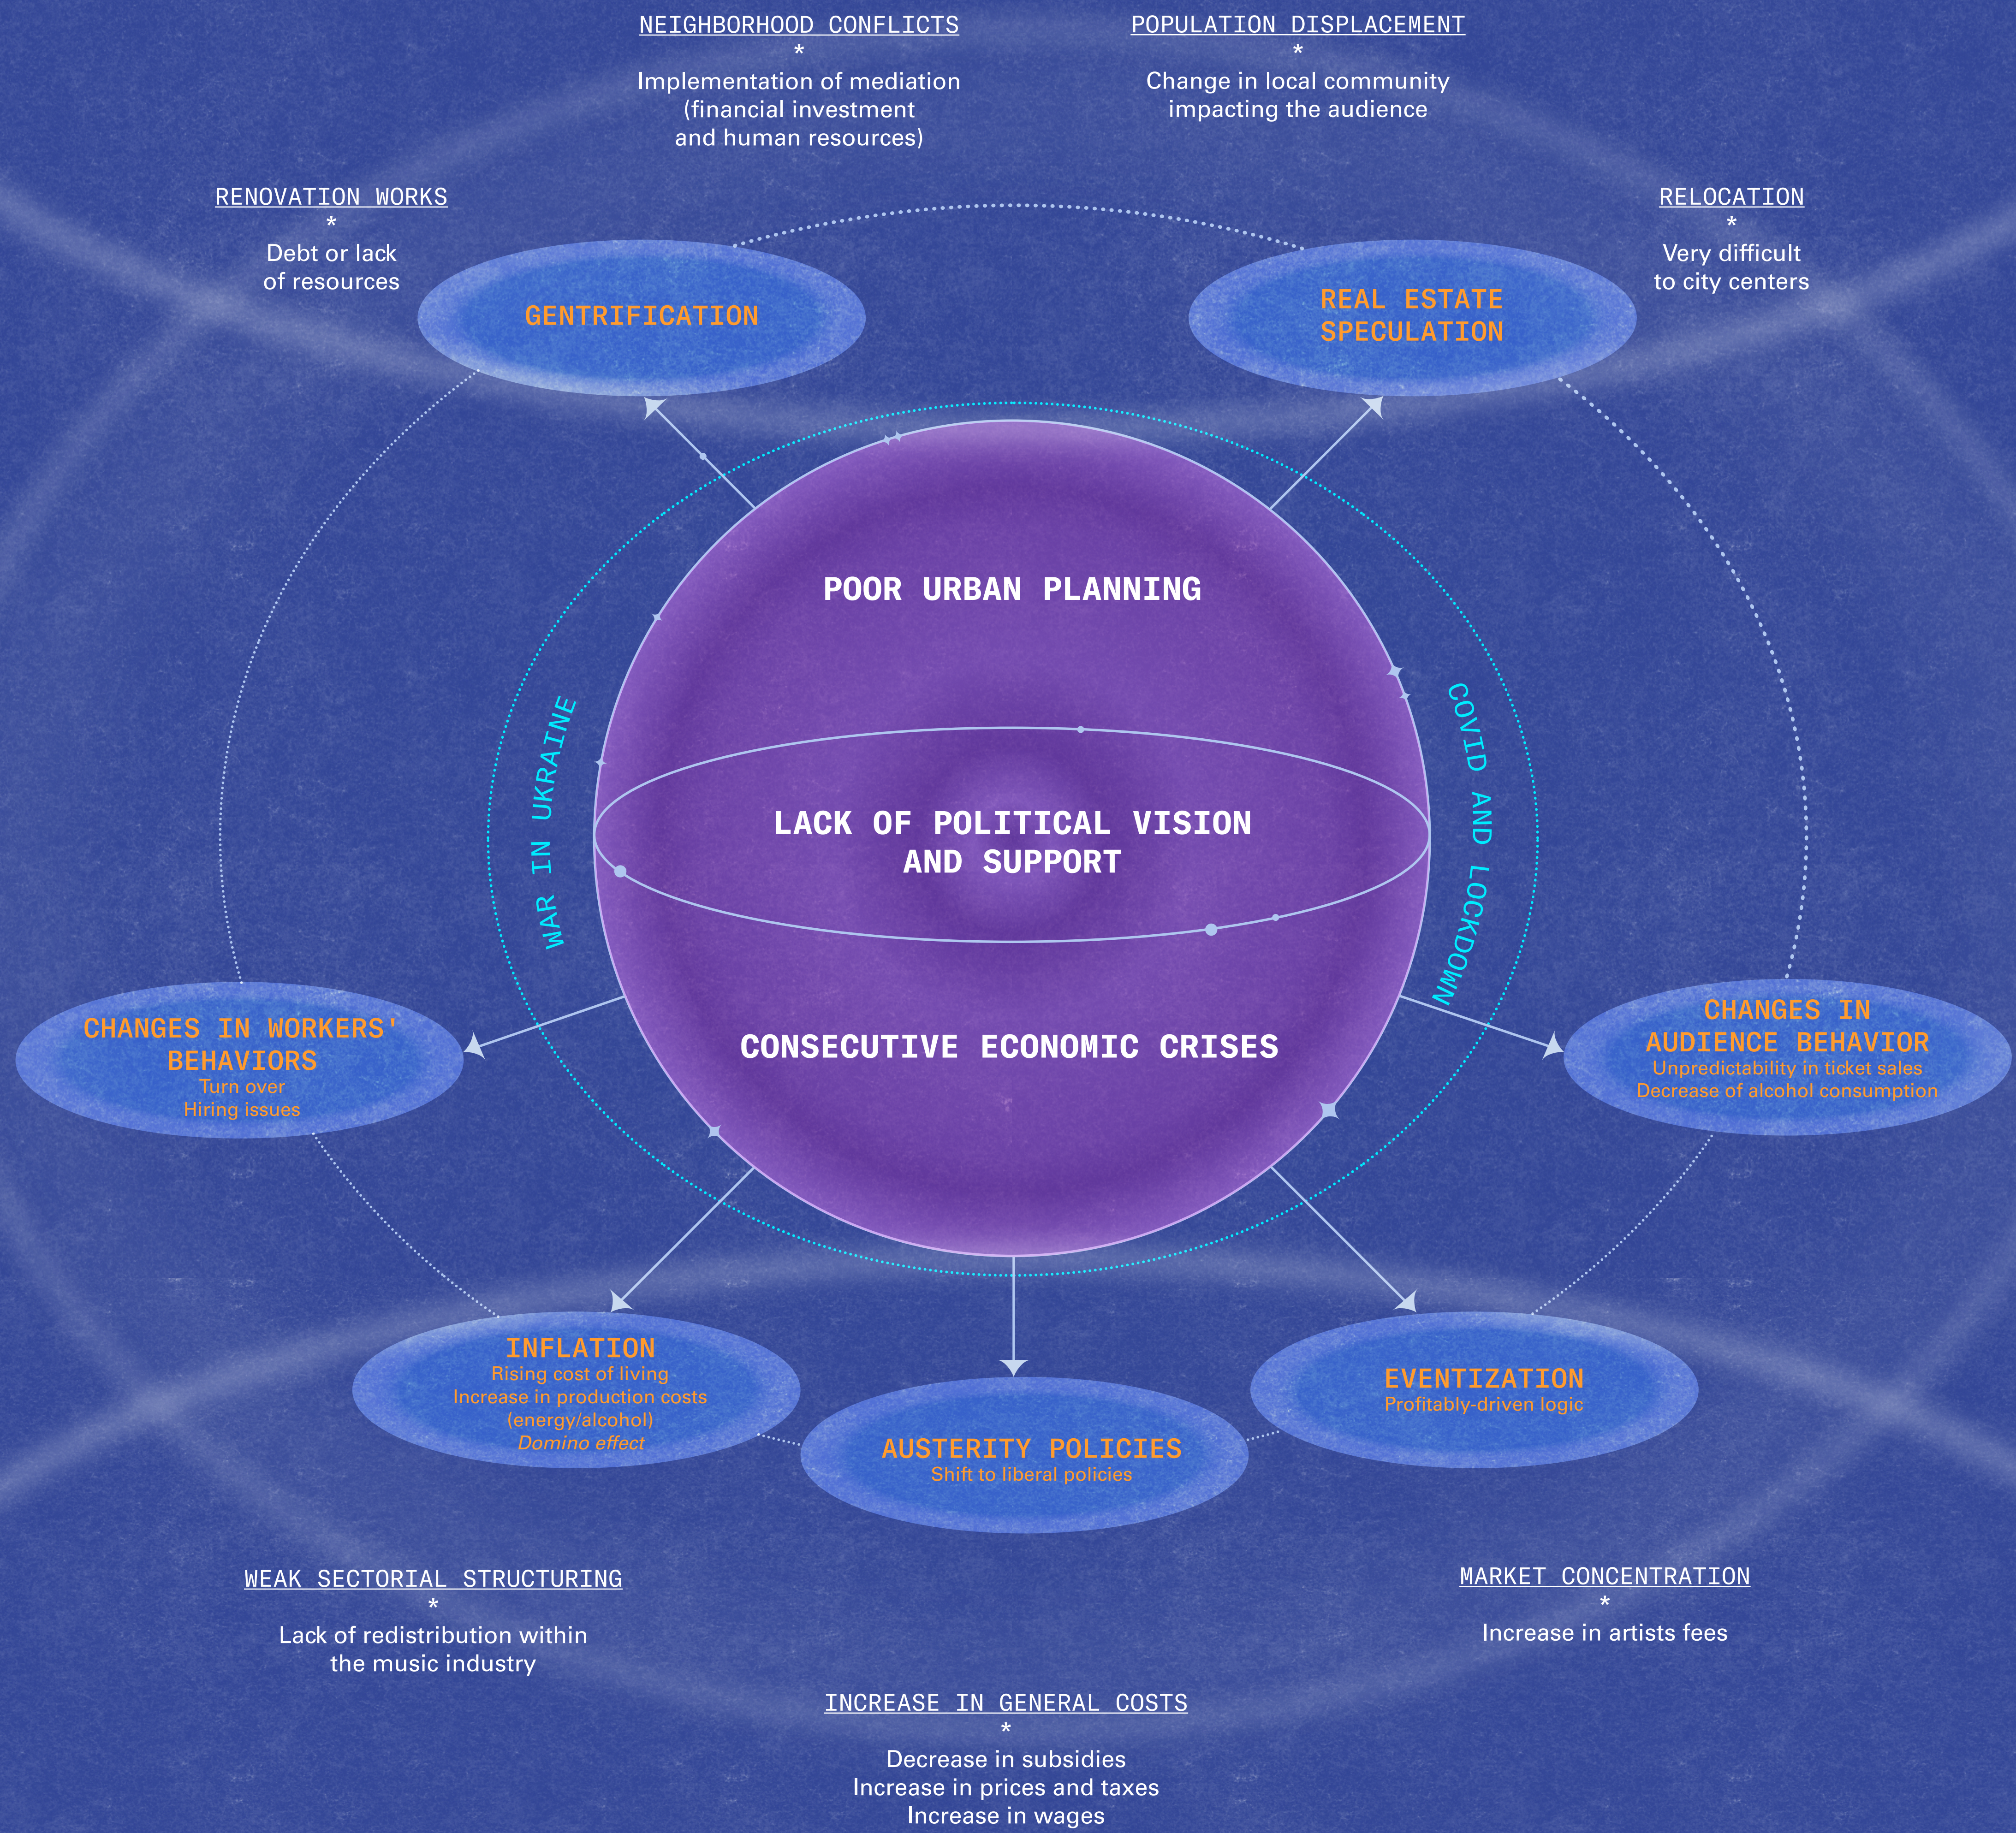

LIVE MUSIC CHALLENGES IN EUROPEAN CITIES

A SUMMARY MAP OF THE ARTICLE ON LIVE MUSIC CHALLENGES

[READ THE FULL ARTICLE](#)

CLOSURE OF SMALL AND MEDIUM LIVE MUSIC VENUES IN URBAN CENTERS

LESS INDEPENDANCE IN PROGRAMMING